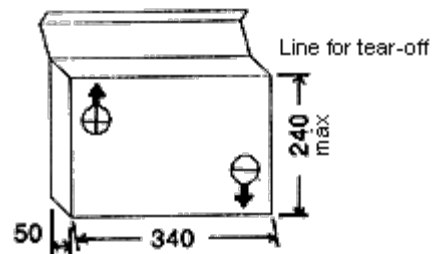

- Taping & Packing (Radial) -

I. Taping of Radial Leads

II. Packing and Q'ty

1. Ammo Packing

Case	Packing		Weight		Carton Dimension
	Inner Box	carton	N.W.	G.W.	
4	2,500pcs	25,000pcs	10kgs	11kgs	490 x 340 x 260 mm
5	2,000pcs	20,000pcs	10kgs	11kgs	490 x 340 x 260 mm
6	1,500pcs	15,000pcs	10kgs	11kgs	490 x 340 x 260 mm
8	1,000pcs	10,000pcs	10kgs	11kgs	490 x 340 x 260 mm
10	650pcs	6,500pcs	10kgs	11kgs	490 x 340 x 260 mm

2. Reel Packing

Case	Packing		Weight		Carton Dimension
	Inner Box	carton	N.W.	G.W.	
4	3,400pcs	17,000pcs	10kgs	11kgs	380 x 580 x 580 mm
5	2,600pcs	13,000pcs	10kgs	11kgs	380 x 580 x 580 mm
6	2,000pcs	10,000pcs	10kgs	11kgs	380 x 580 x 580 mm
8	1,400pcs	7,000pcs	10kgs	11kgs	380 x 580 x 580 mm
10	1,000pcs	5,000pcs	10kgs	11kgs	380 x 580 x 580 mm