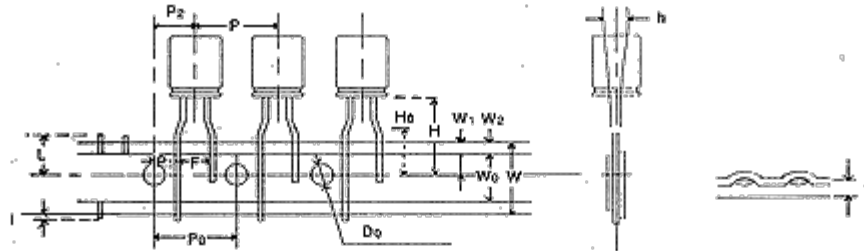

- Taping & Packing (Radial) -

I. Taping of Radial Leads

II. Packing and Q'ty

1. Ammo Packing

Case	Packing		Weight		Carton Dimension
	Inner Box	carton	N.W.	G.W.	
4	2,500pcs	25,000pcs	10kgs	11kgs	490 x 340 x 260 mm
5	2,000pcs	20,000pcs	10kgs	11kgs	490 x 340 x 260 mm
6	1,500pcs	15,000pcs	10kgs	11kgs	490 x 340 x 260 mm
8	1,000pcs	10,000pcs	10kgs	11kgs	490 x 340 x 260 mm
10	650pcs	6,500pcs	10kgs	11kgs	490 x 340 x 260 mm

2. Reel Packing

Case	Packing		Weight		Carton Dimension
	Inner Box	carton	N.W.	G.W.	
4	3,400pcs	17,000pcs	10kgs	11kgs	380 x 580 x 580 mm
5	2,600pcs	13,000pcs	10kgs	11kgs	380 x 580 x 580 mm
6	2,000pcs	10,000pcs	10kgs	11kgs	380 x 580 x 580 mm
8	1,400pcs	7,000pcs	10kgs	11kgs	380 x 580 x 580 mm
10	1,000pcs	5,000pcs	10kgs	11kgs	380 x 580 x 580 mm